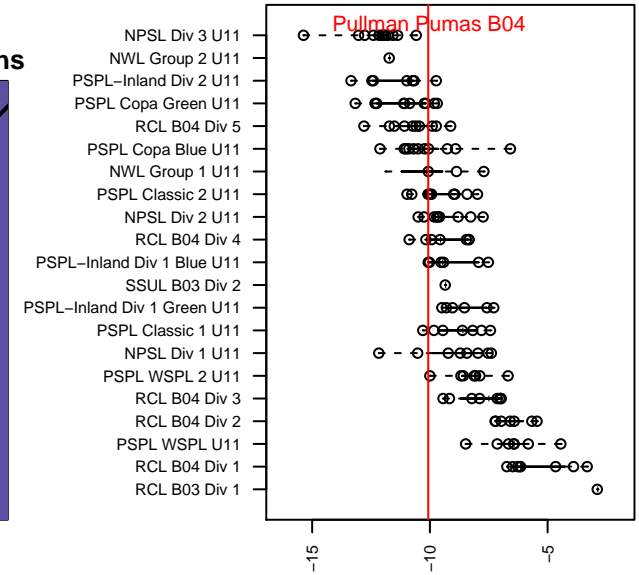

# Pullman Pumas B04

Pullman SC  
Pullman, WA  
B04 total strength=243  
attack=0.23 defense=0.09  
fall league = NWL Group 1 U11  
notes= Lin 2015

alt names used:  
PULLMAN – LIN

Venues played:  
2015 NWL Group 1 U11

**attack and defense variance (black dot)  
relative to other teams  
and top 10 in region**

**attack and defense rating  
relative to others at age  
and all opponents in last 13 months**

**Performance relative to 13 month average**